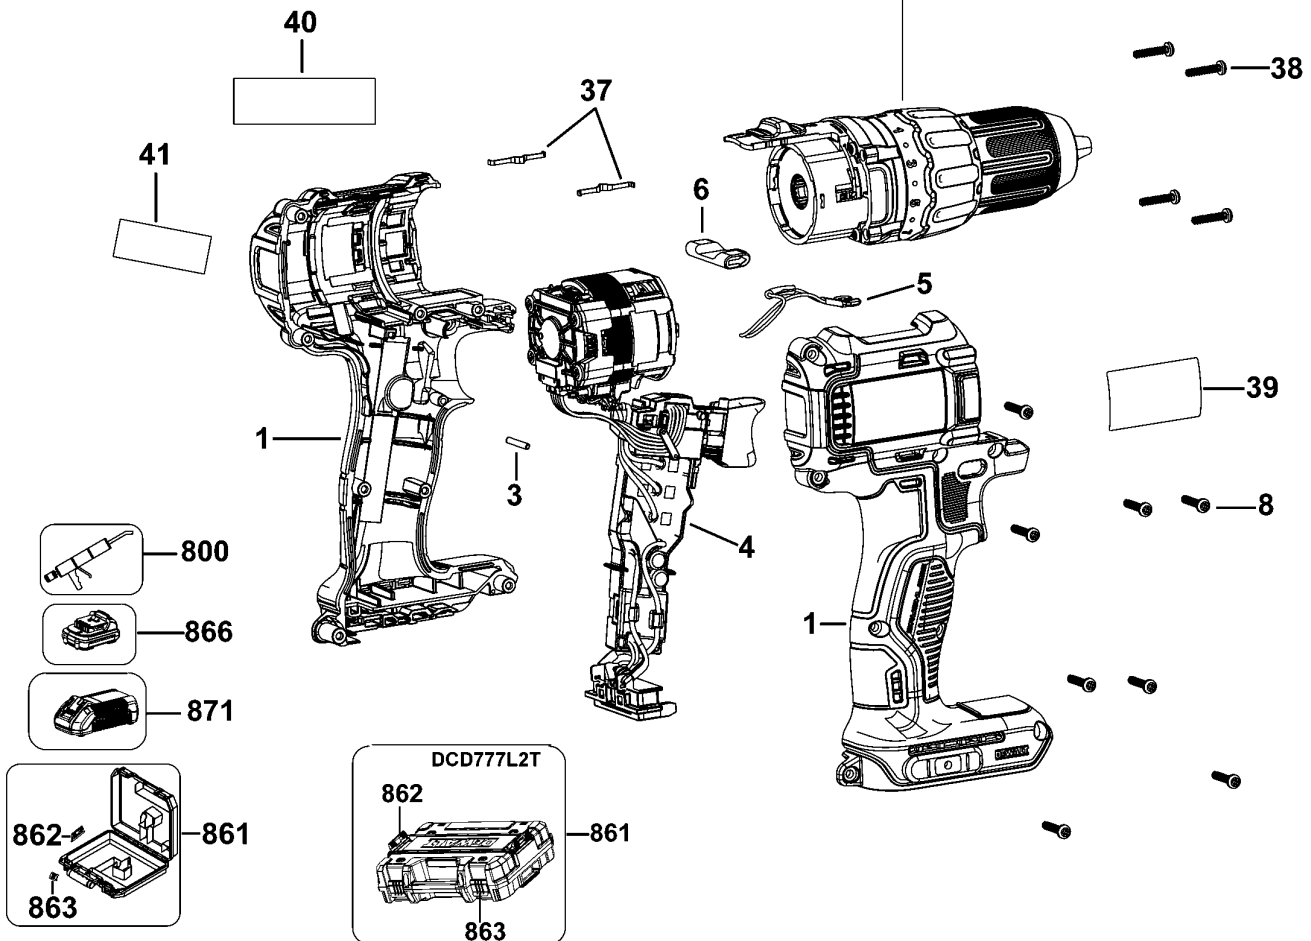

DCD777 CORDLESS DRILL 1

Parts List DCD777 CORDLESS DRILL 1

Item	Part Number	Qty	Part Description	General Description	Other Info	Repair Inst	Markets
1	N459083	1	CLAMSHELL SET			No	QW
3	N071836	1	ROLL PIN			No	QW
4	N493868	1	MOTOR & SWITCH SA			No	QW
5	N459095	1	LED			No	QW
6	N399342	1	ACTUATOR FWD/REV			No	QW
7	N472976	1	GEARBOX SA			No	QW
8	N463678	12	SCREW			No	QW
9	N472497	1	CHUCK			No	QW
10	N039795	4	SCREW			No	QW
11	N495304	1	SPINDLE SA			No	QW
12	N475306	1	O RING			No	QW
13	N459098	1	COLLAR			No	QW
14	N459099	1	NUT			No	QW
15	N459442	1	SPRING			No	QW
16	N459455	1	WASHER			No	QW
17	N510716	1	BALL	STEEL, 5MM		No	QW
18	N463692	1	CLUTCH HOUSING KIT			No	QW
19	N459467	1	WASHER			No	QW
20	N455056	1	RING			No	QW
21	N456078	4	PIN			No	QW
22	N495305	1	CARRIER SA			No	QW
23	N459597	4	GEAR			No	QW
24	N459268	1	RING			No	QW
25	N459449	1	PLATE			No	QW
26	N459094	1	GEARCASE			No	QW
27	N075506	4	SCREW			No	QW
28	N459273	1	WIRE STEEL			No	QW
29	N459102	1	SELECTOR			No	QW
30	N495306	1	CARRIER SA			No	QW
31	N215916	8	GEAR			No	QW
32	N462062	1	RING			No	QW
33	N495307	1	CARRIER SA			No	QW