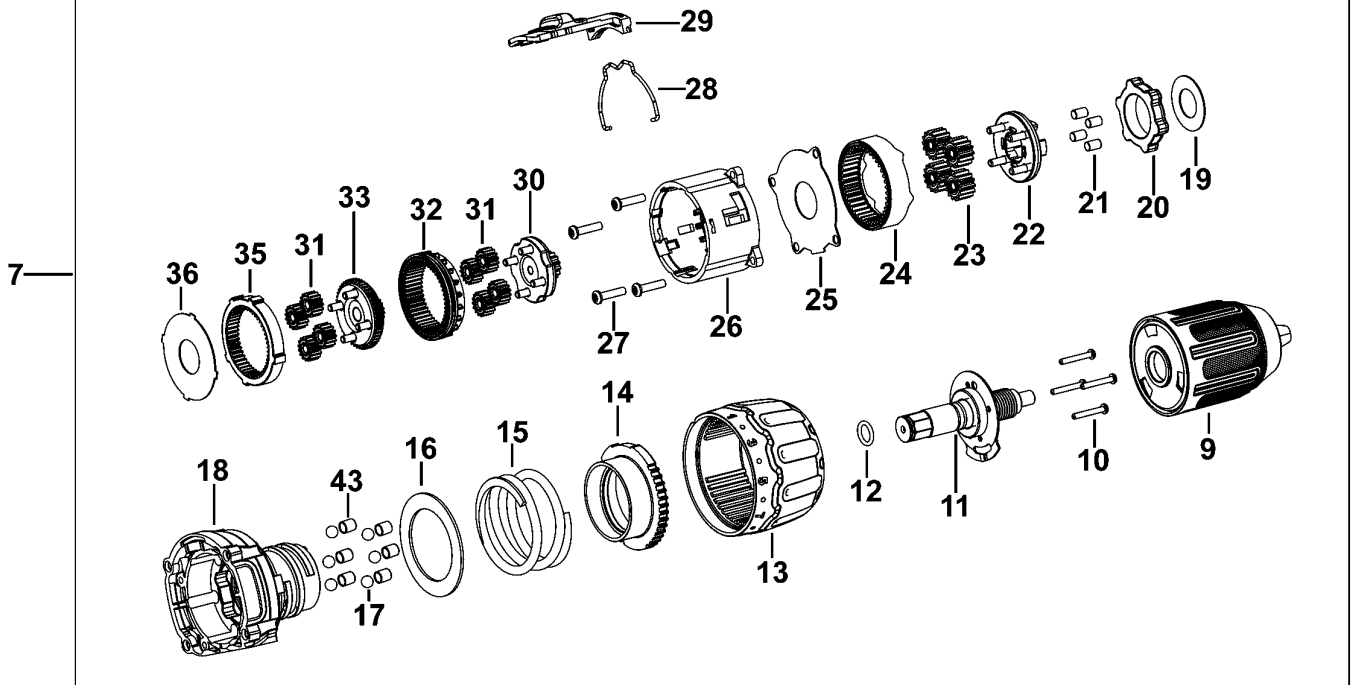

DCD777 CORDLESS DRILL 1

Parts List DCD777 CORDLESS DRILL 1

Item	Part Number	Qty	Part Description	General Description	Other Info	Repair Inst	Markets
1	N459083	1	CLAMSHELL SET			No	QW
3	N071836	1	ROLL PIN			No	QW
4	N493868	1	MOTOR & SWITCH SA			No	QW
5	N459095	1	LED			No	QW
6	N399342	1	ACTUATOR FWD/REV			No	QW
7	N472976	1	GEARBOX SA			No	QW
8	N463678	12	SCREW			No	QW
9	N472497	1	CHUCK			No	QW
10	N039795	4	SCREW			No	QW
11	N495304	1	SPINDLE SA			No	QW
12	N475306	1	O RING			No	QW
13	N459098	1	COLLAR			No	QW
14	N459099	1	NUT			No	QW
15	N459442	1	SPRING			No	QW
16	N459455	1	WASHER			No	QW
17	N510716	1	BALL	STEEL, 5MM		No	QW
18	N463692	1	CLUTCH HOUSING KIT			No	QW
19	N459467	1	WASHER			No	QW
20	N455056	1	RING			No	QW
21	N456078	4	PIN			No	QW
22	N495305	1	CARRIER SA			No	QW
23	N459597	4	GEAR			No	QW
24	N459268	1	RING			No	QW
25	N459449	1	PLATE			No	QW
26	N459094	1	GEARCASE			No	QW
27	N075506	4	SCREW			No	QW
28	N459273	1	WIRE STEEL			No	QW
29	N459102	1	SELECTOR			No	QW
30	N495306	1	CARRIER SA			No	QW
31	N215916	8	GEAR			No	QW
32	N462062	1	RING			No	QW
33	N495307	1	CARRIER SA			No	QW